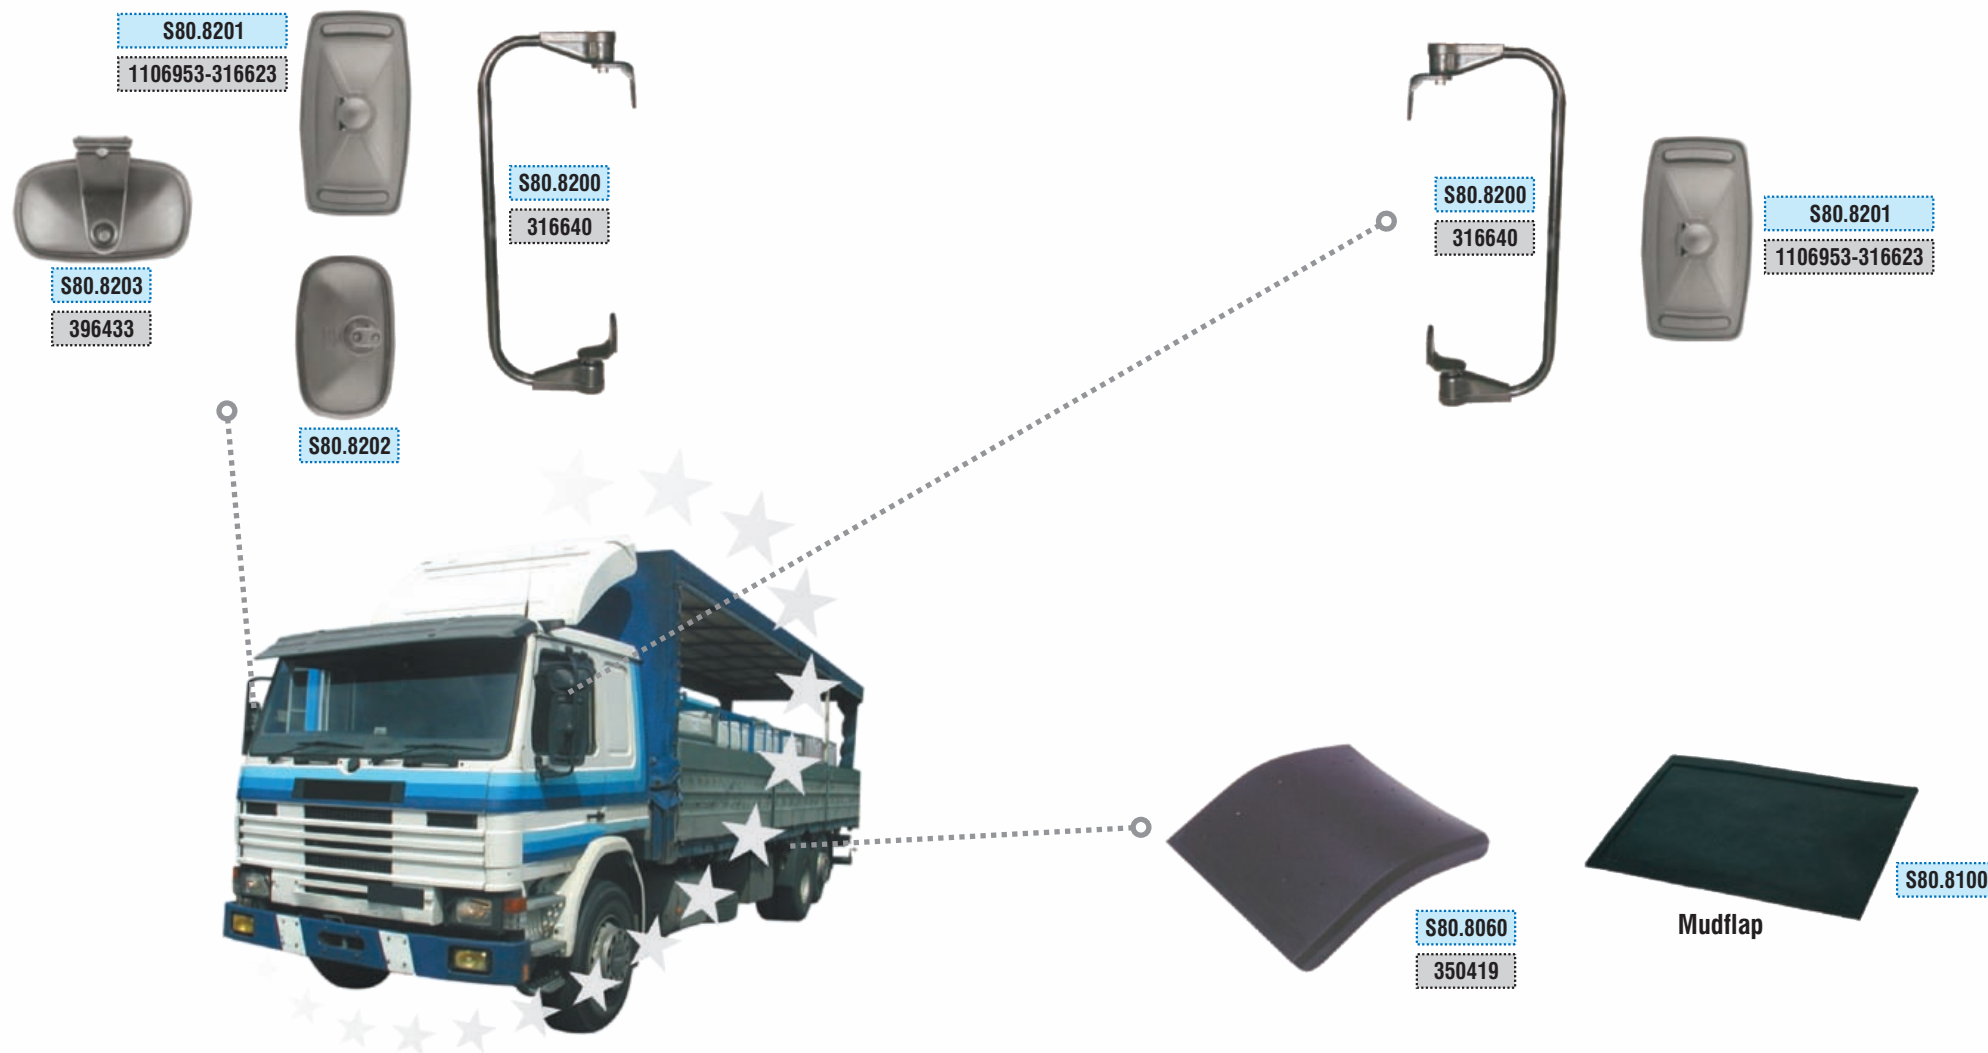

CABIN & BODY PARTS FOR SCANIA

3 SERIES P CAB.

Kahveci Ref.

Oem Ref.