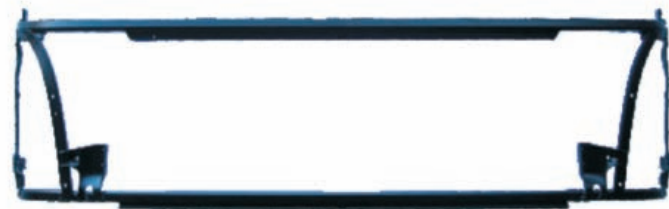

# 5 SERIES P CAB.

**CABIN & BODY PARTS FOR SCANIA**

**5 SERIES P CAB.**

Kahveci Ref.

Oem Ref.

S80.8315  
1904814  
1858803

S80.8139  
1459134  
1880737

S80.8149  
1543607