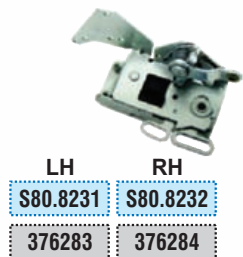

# 3 SERIES R CAB.

**CABIN & BODY PARTS FOR SCANIA**

**3 SERIES R CAB.**

**Kahveci Ref.**    **Oem Ref.**

32

**CABIN & BODY PARTS FOR SCANIA**

**3 SERIES R CAB.**

Kahveci Ref.	Oem Ref.
--------------	----------