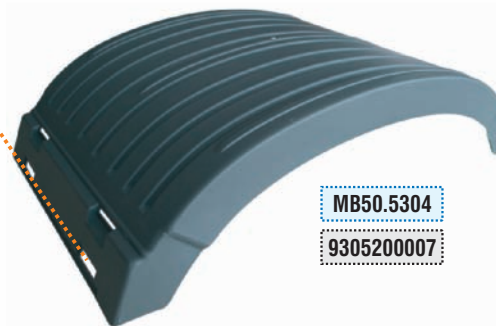

Oem Ref.

CABIN & BODY PARTS FOR MERCEDES

ACTROS MP III & MP III MEGA

Kahveci Ref.	Oem Ref.
--------------	----------

MB50.5365
9415220167

MB50.5595
9305208533
REAR

MB50.5594
9305203133
FRONT

MB50.5304
9305200007