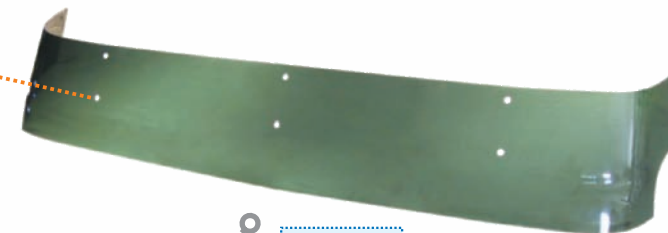

MB50.5080
9418101010