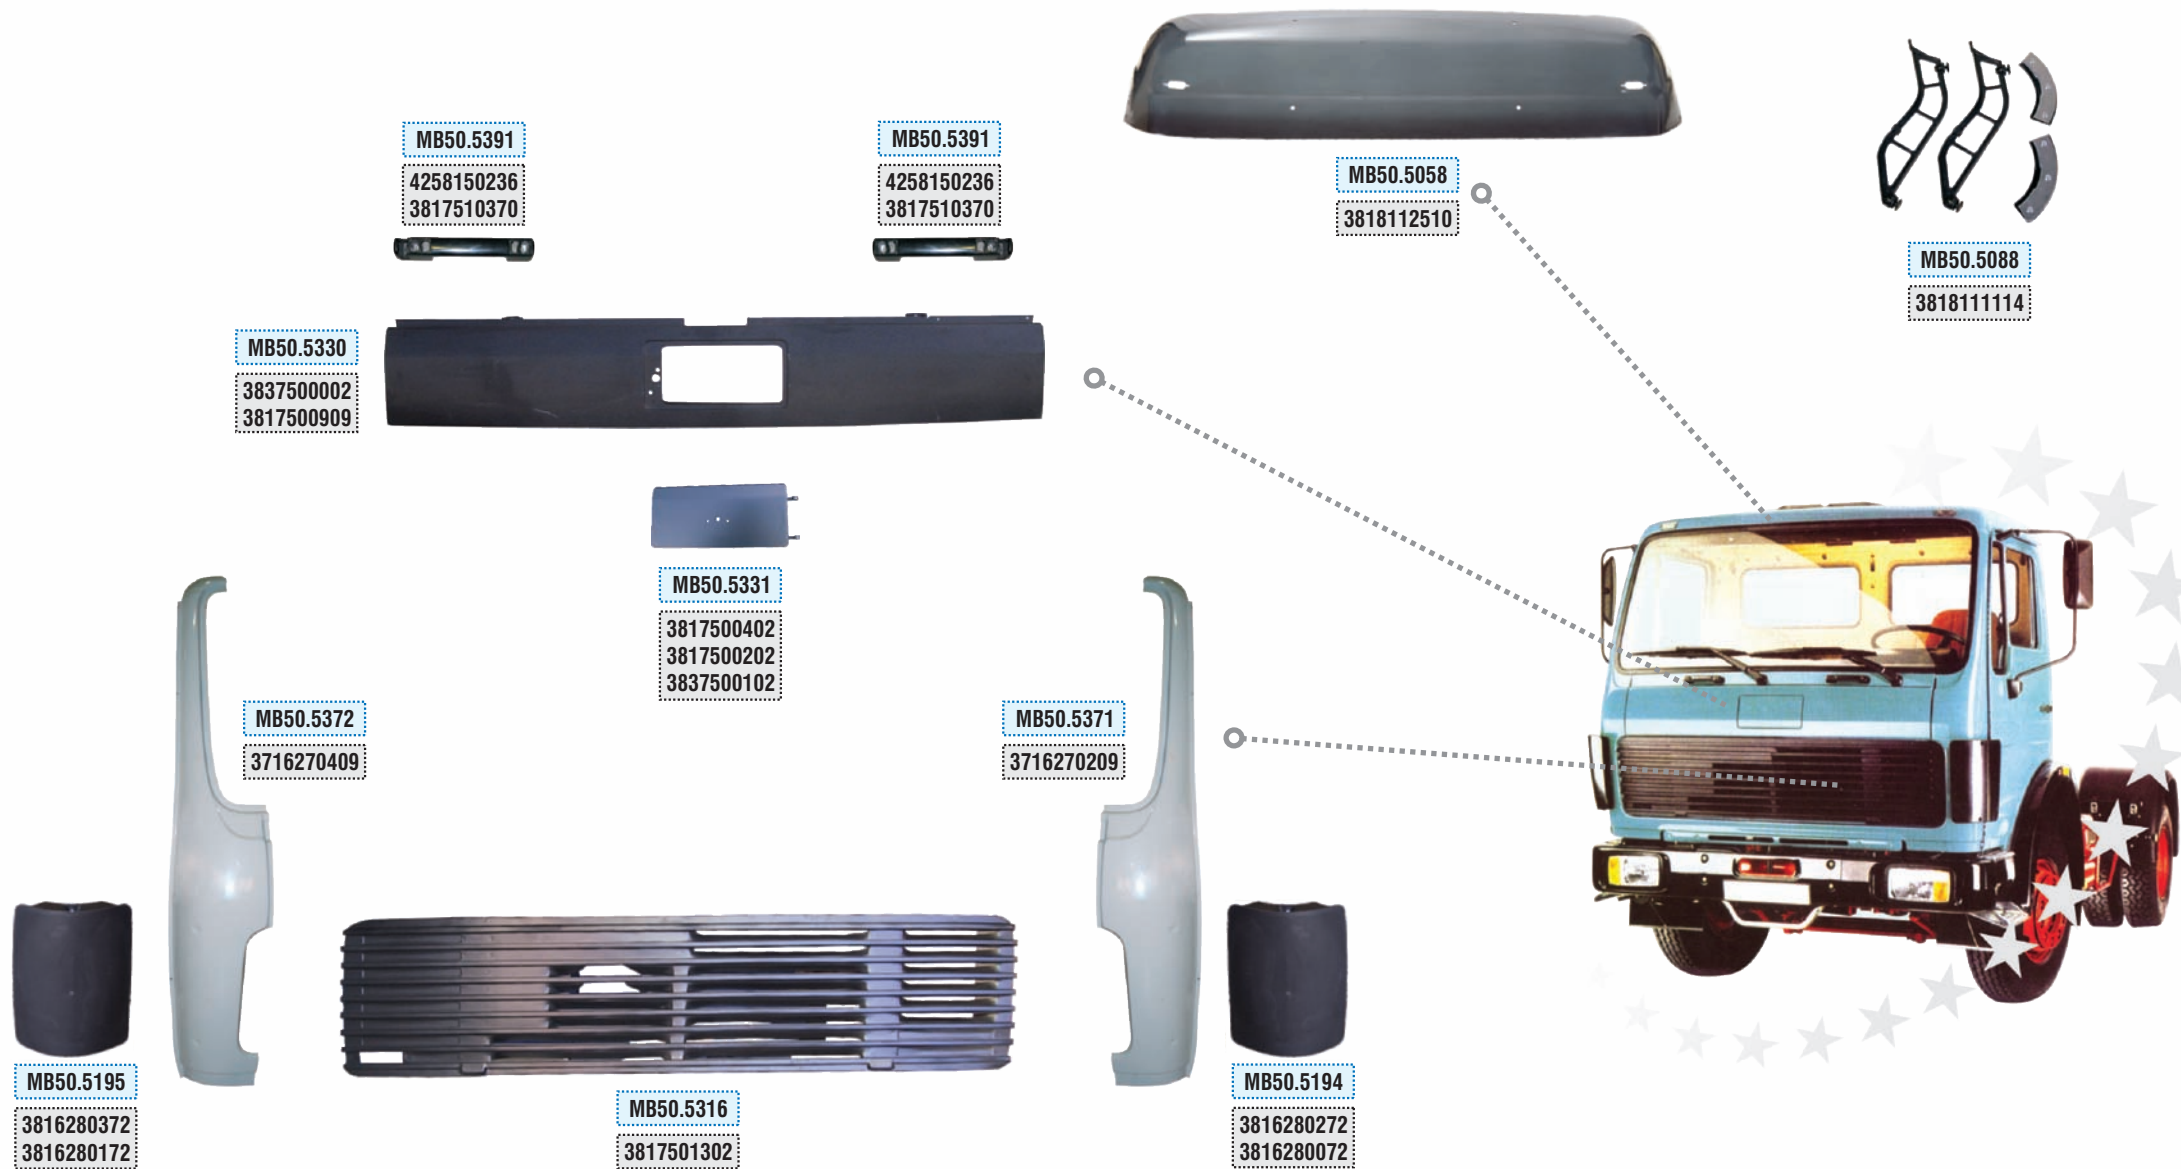

Oem Ref.

CAB. 381

CABIN & BODY PARTS FOR MERCEDES

CAB. 381

Kahveci Ref.

Oem Ref.

CABIN & BODY PARTS FOR MERCEDES

CAB. 381