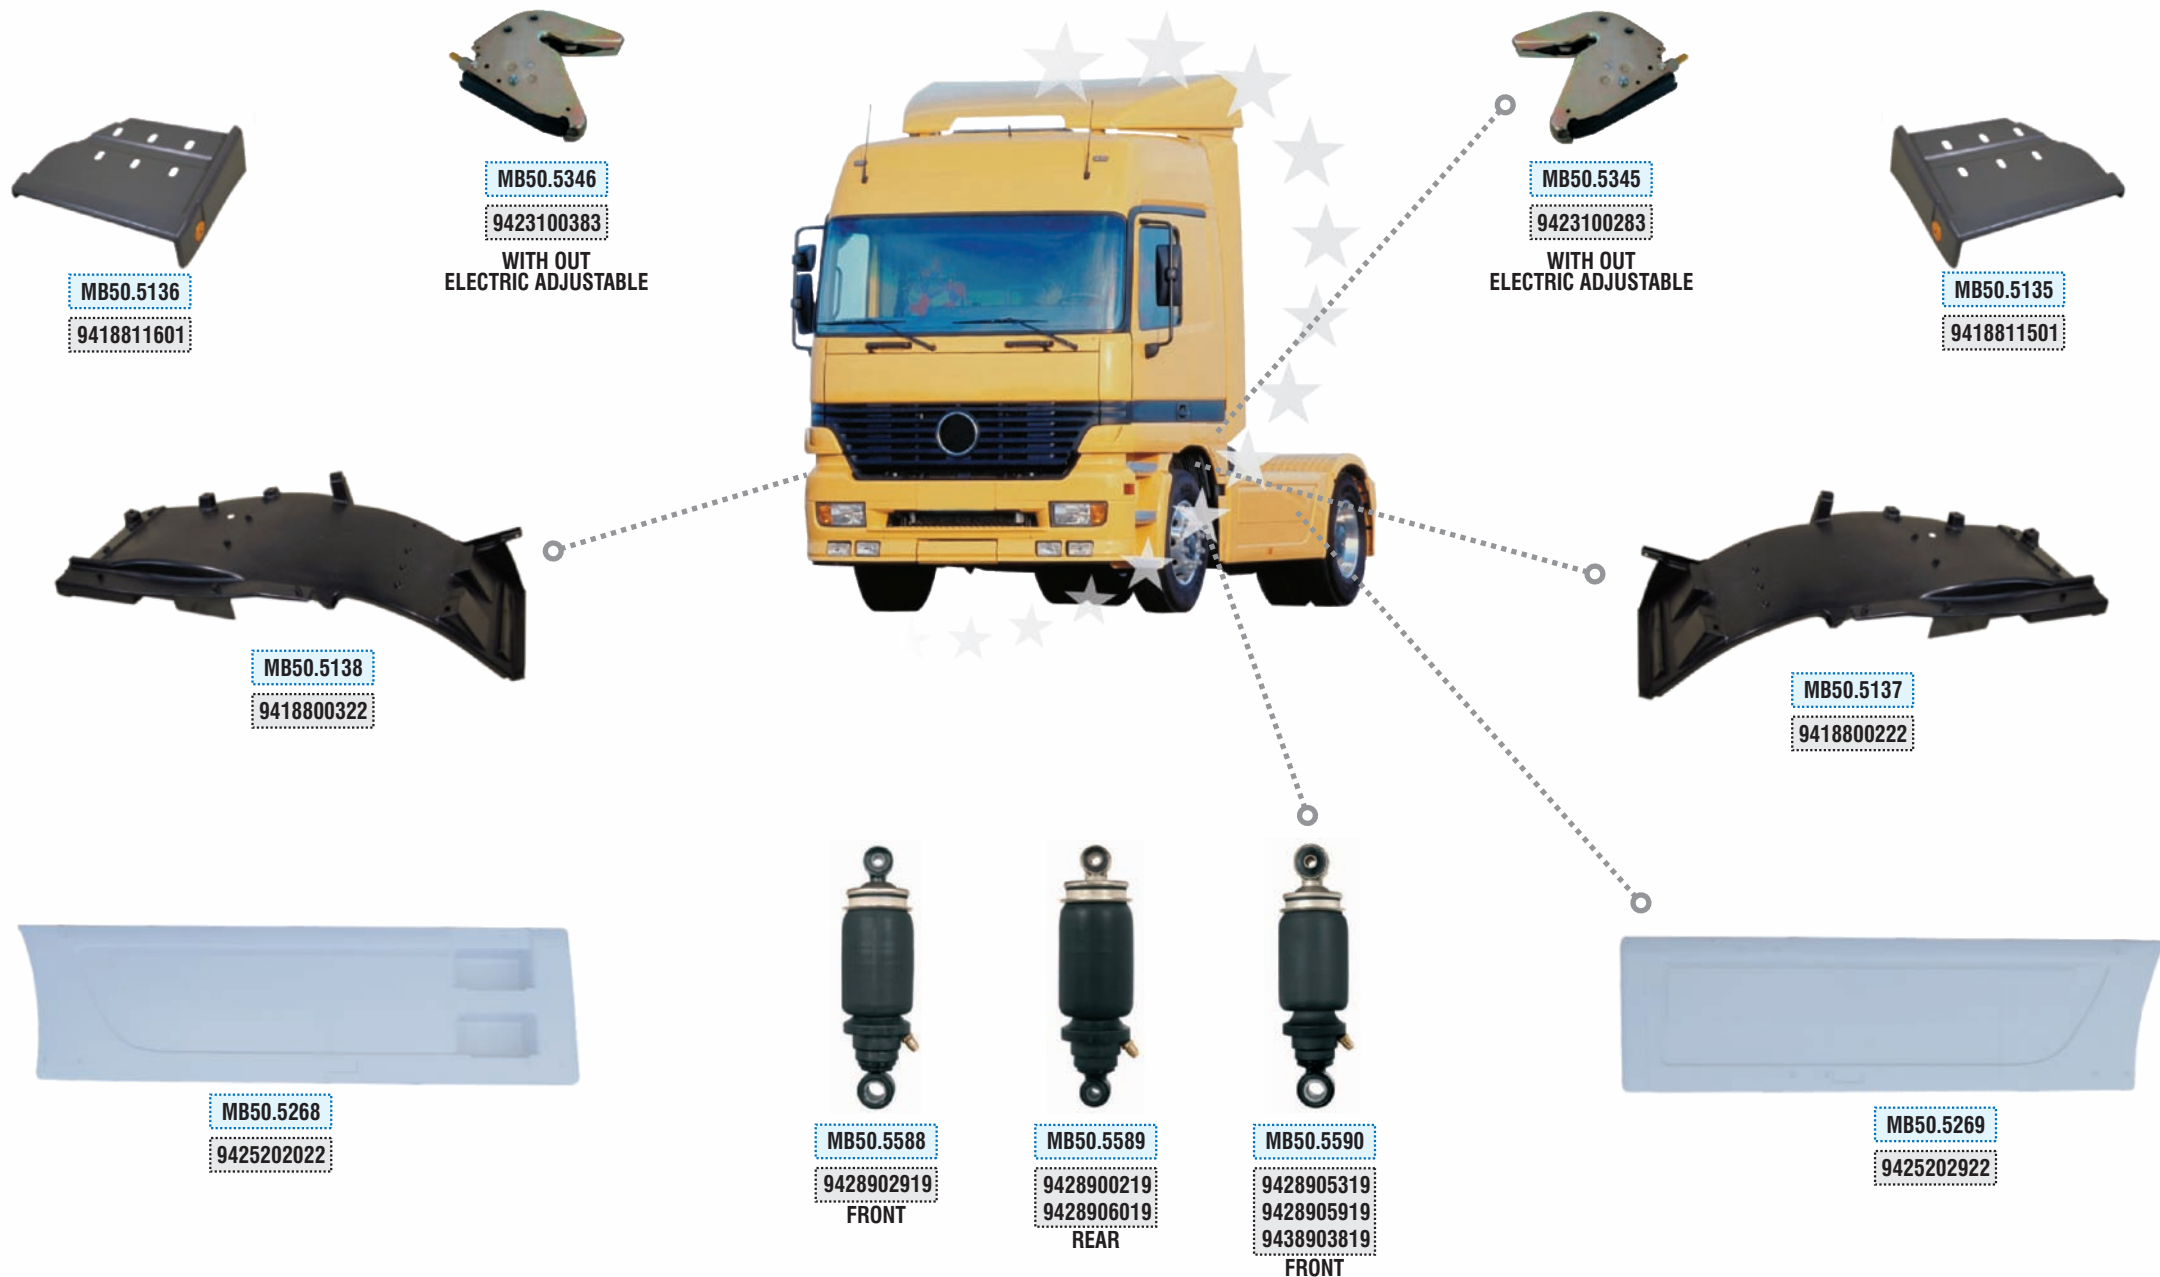

Kahveci Ref. Oem Ref.

CABIN & BODY PARTS FOR MERCEDES

ACTROS MP I

Kahveci Ref.	Oem Ref.
--------------	----------

CABIN & BODY PARTS FOR MERCEDES

ACTROS MP I LOW CAB.

Kahveci Ref.	Oem Ref.
--------------	----------