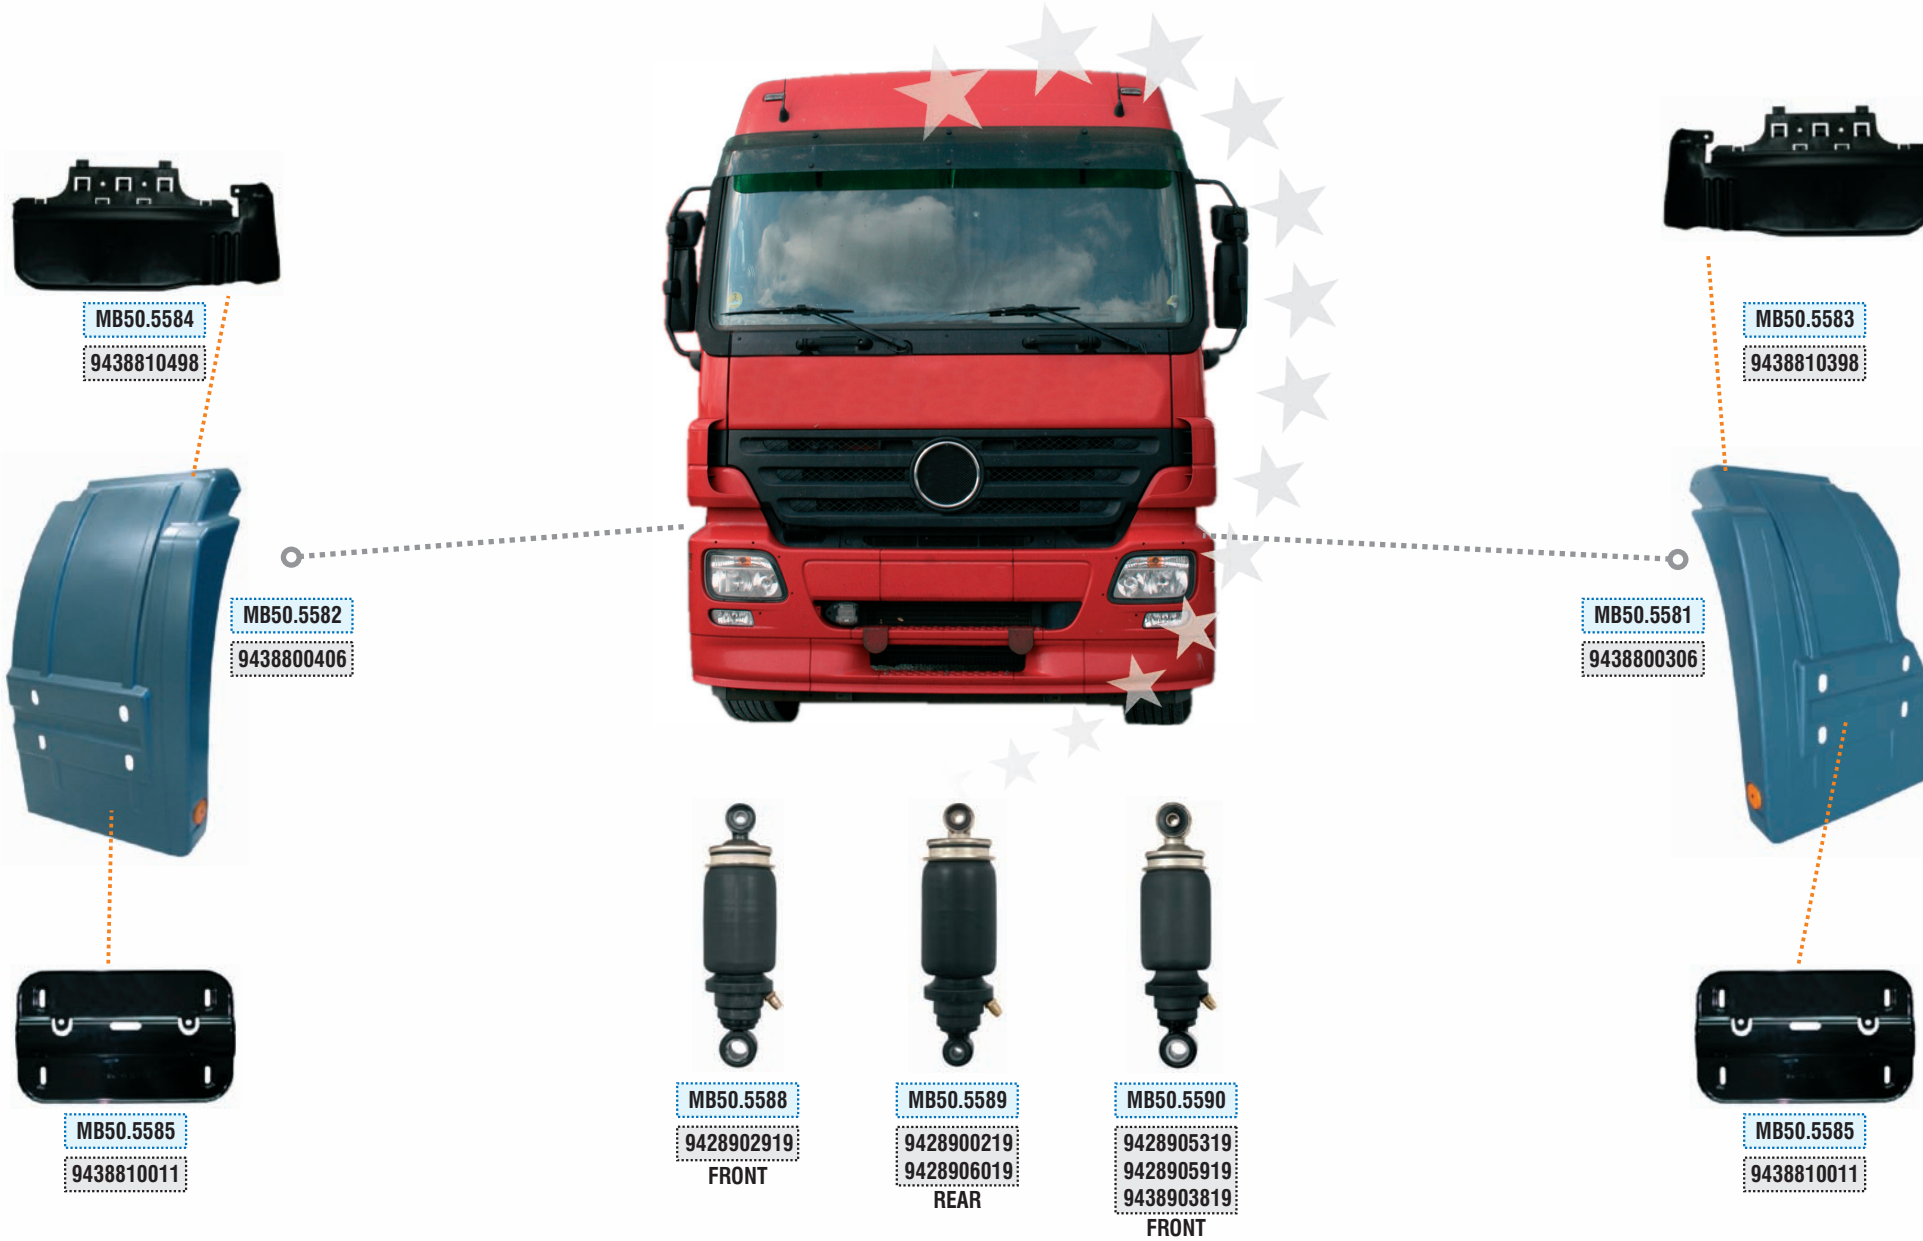

MB50.5477
9438850025

CABIN & BODY PARTS FOR MERCEDES

ACTROS MP II

Kahveci Ref. **Oem Ref.**

CABIN & BODY PARTS FOR MERCEDES

ACTROS MP II

Kahveci Ref. Oem Ref.

CABIN & BODY PARTS FOR MERCEDES