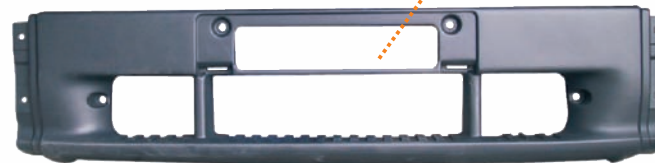

MB50.5272

9738801070

MB50.5270

9738800470