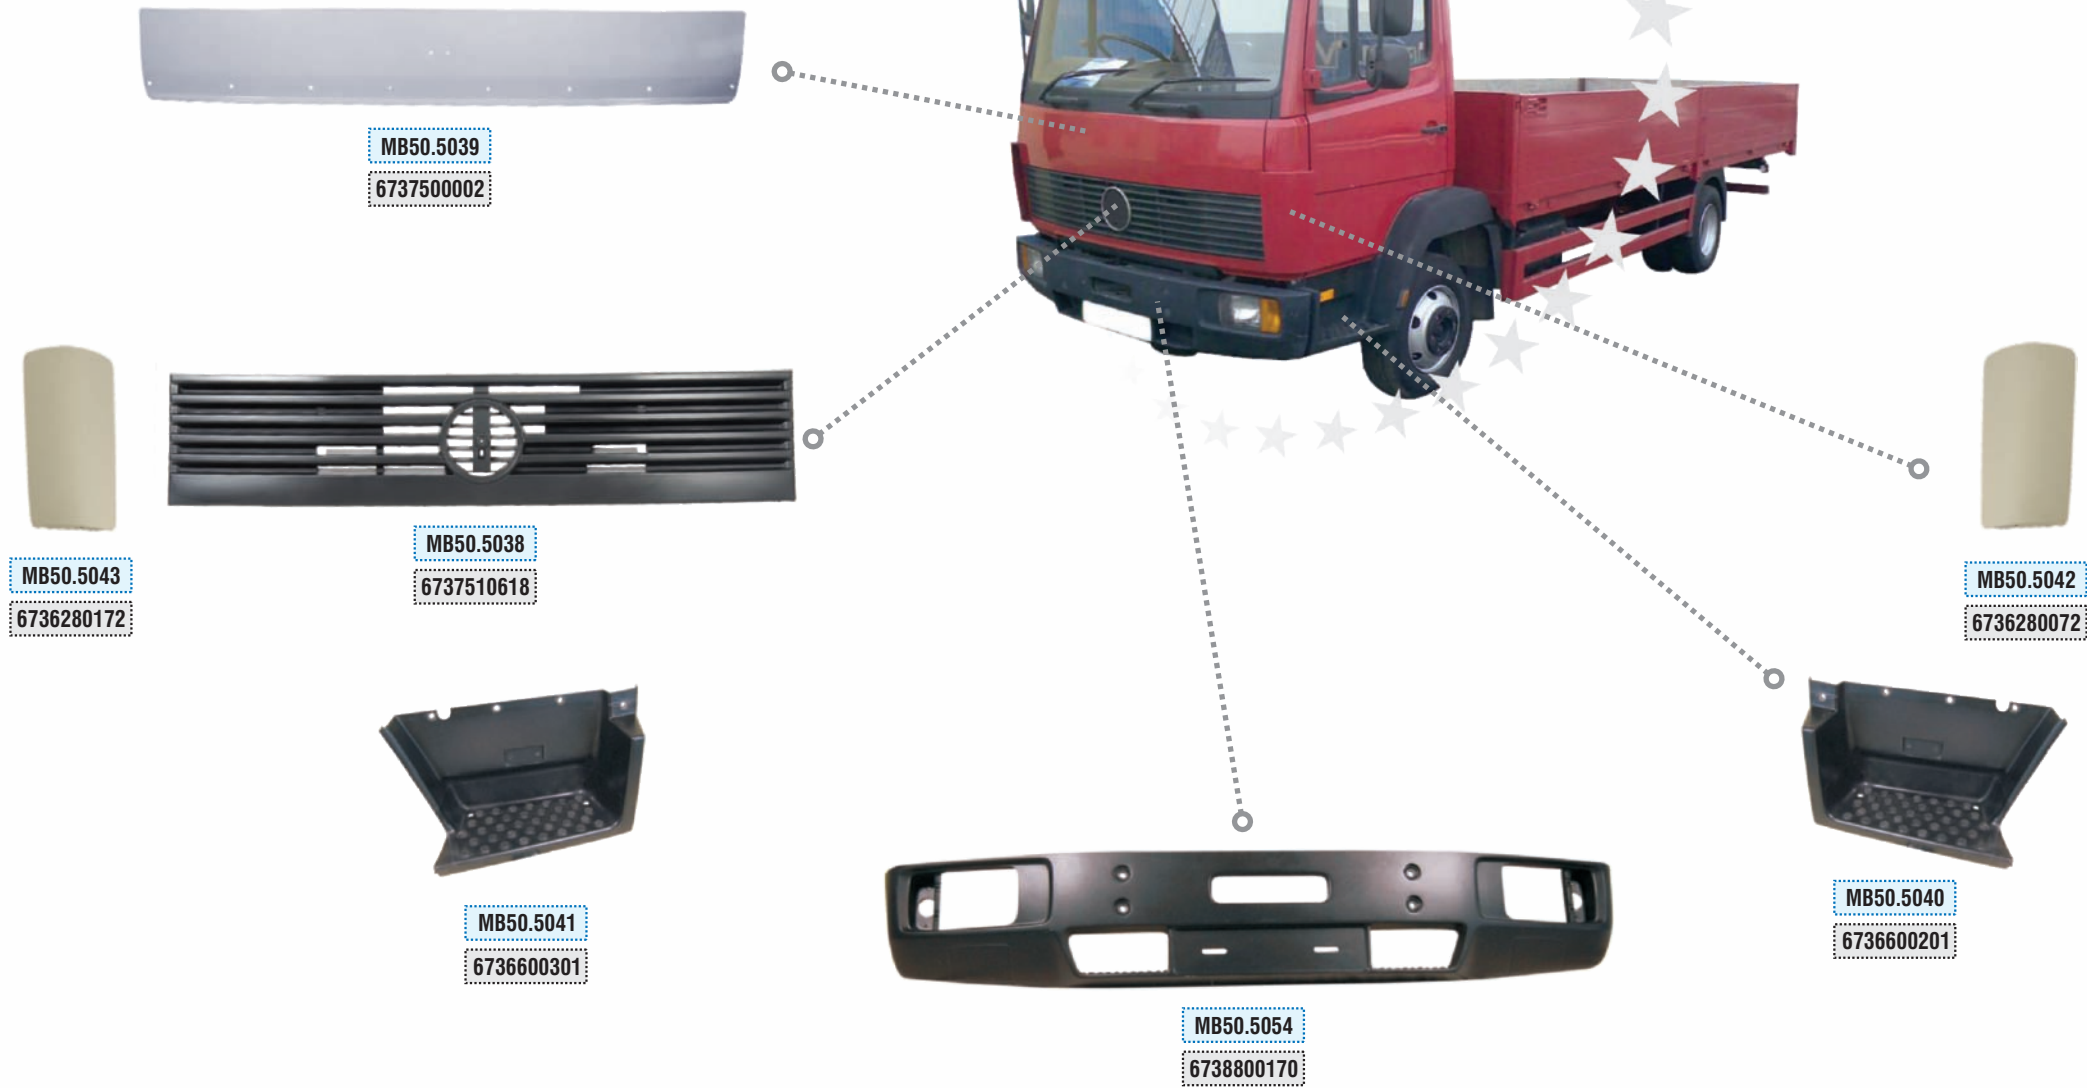

CABIN & BODY PARTS FOR MERCEDES

CAB. 673

Kahveci Ref.

Oem Ref.