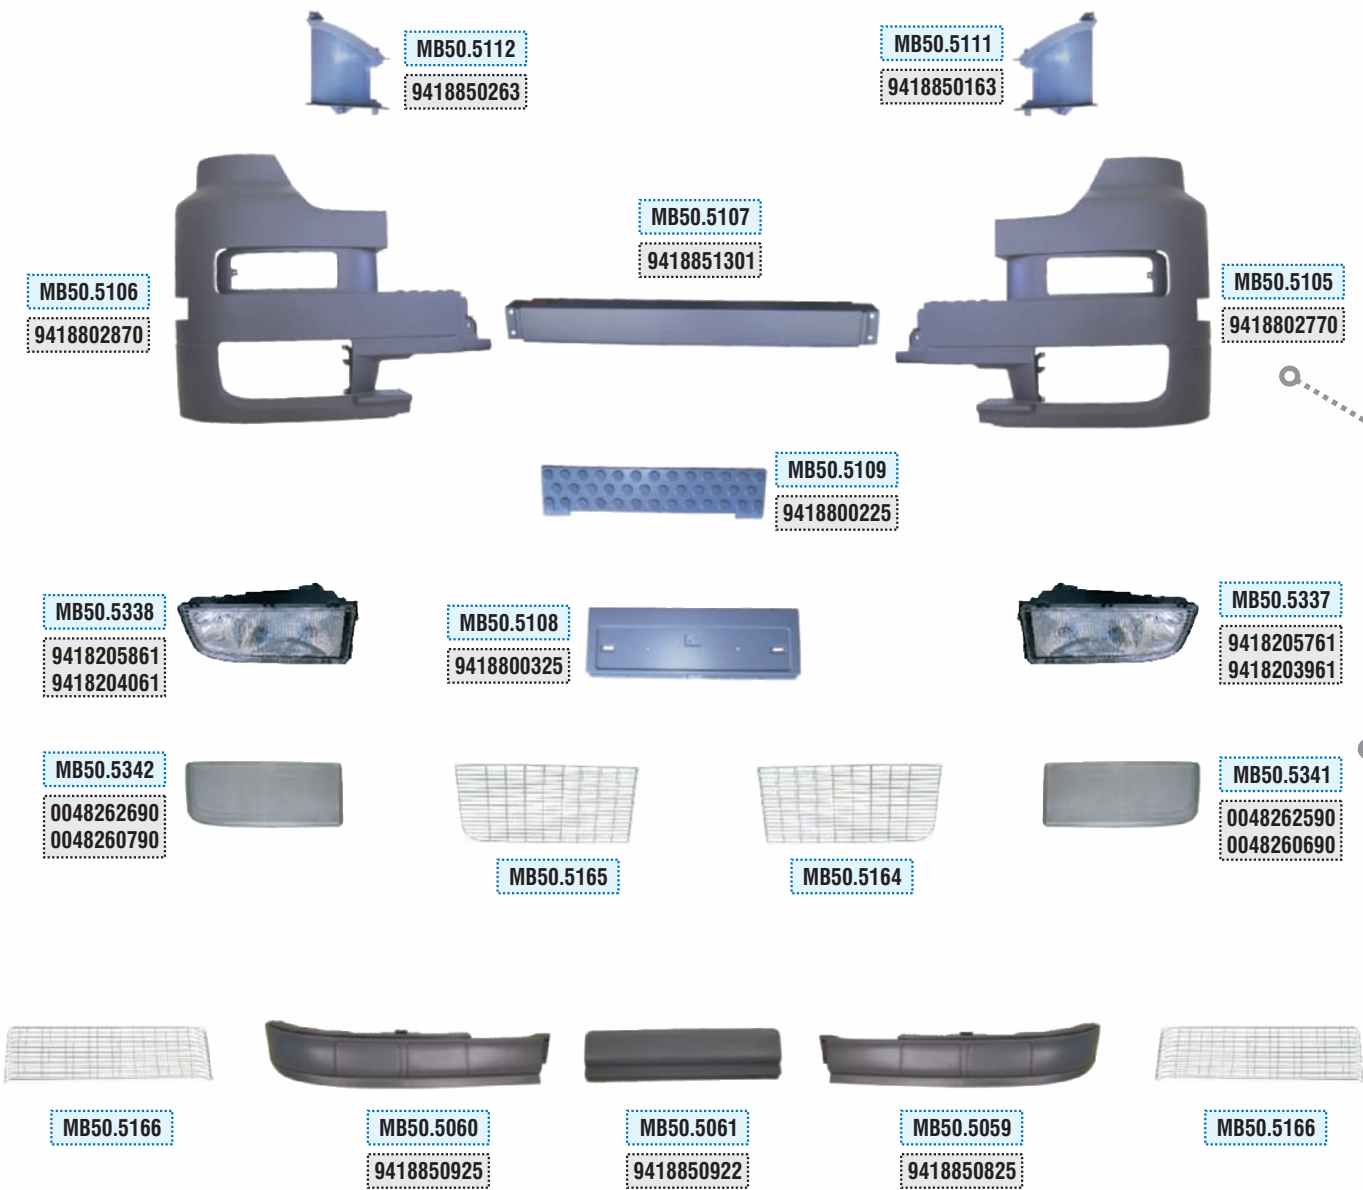

MB50.5029
9418840222

CABIN & BODY PARTS FOR MERCEDES

ACTROS MP I MEGA

Kahveci Ref.

Oem Ref.

MB50.5575
0005003149

MB50.5574
0005003049

CABIN & BODY PARTS FOR MERCEDES