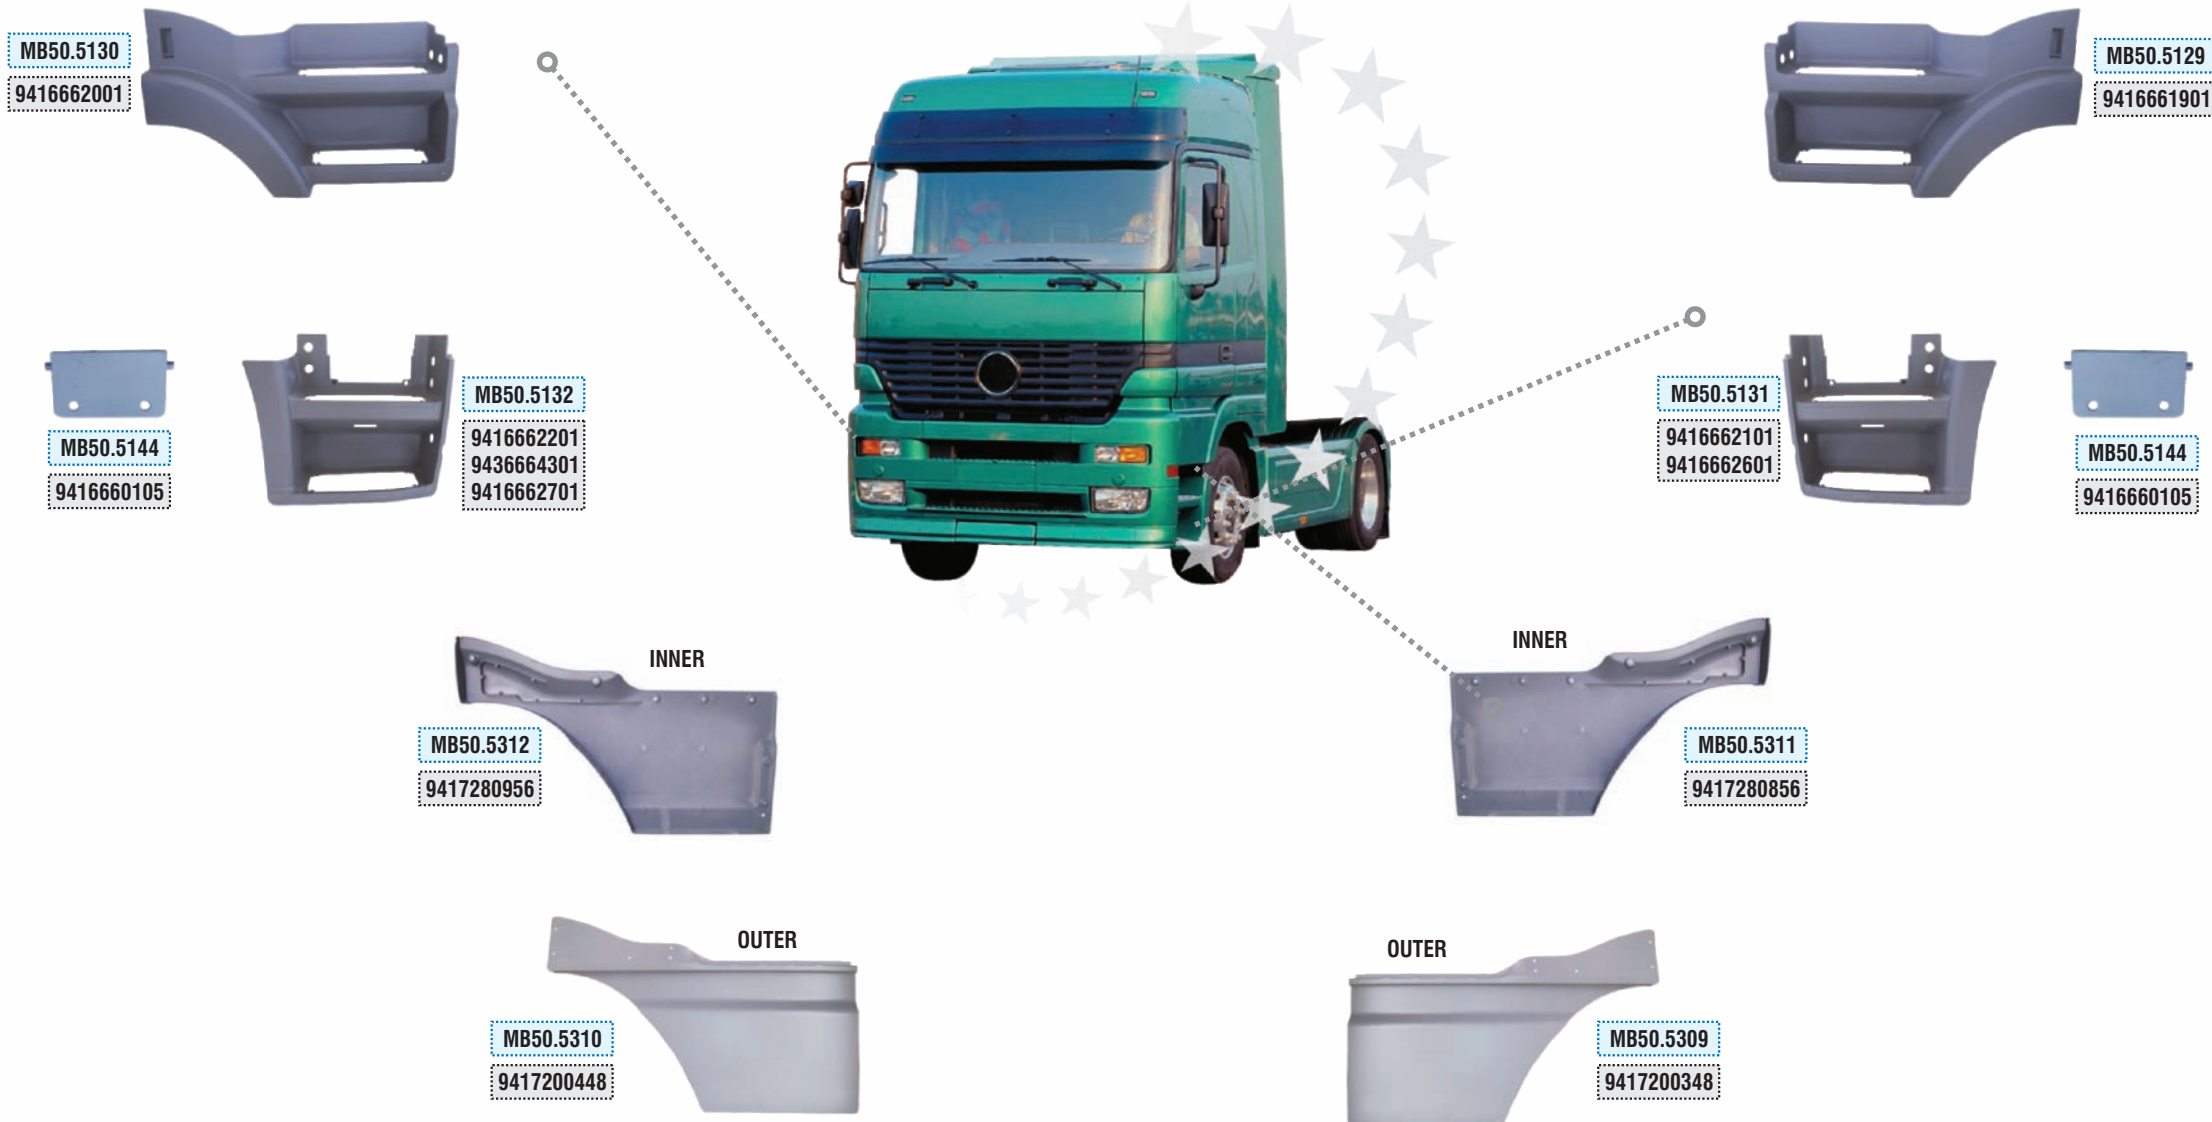

CABIN & BODY PARTS FOR MERCEDES

ACTROS MP I MEGA

Kahveci Ref.	Oem Ref.