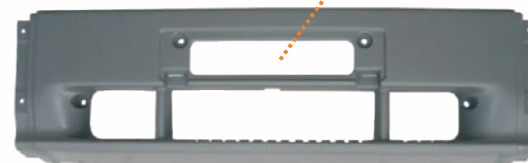

CABIN & BODY PARTS FOR MERCEDES

ATEGO VERS. 1

Kahveci Ref.	Oem Ref.

MB50.5499
9738200421

MB50.5498
9738200321

MB50.5493
9738201461

MB50.5492
9738201361

MB50.5567
9738800025

MB50.5037
9738801170