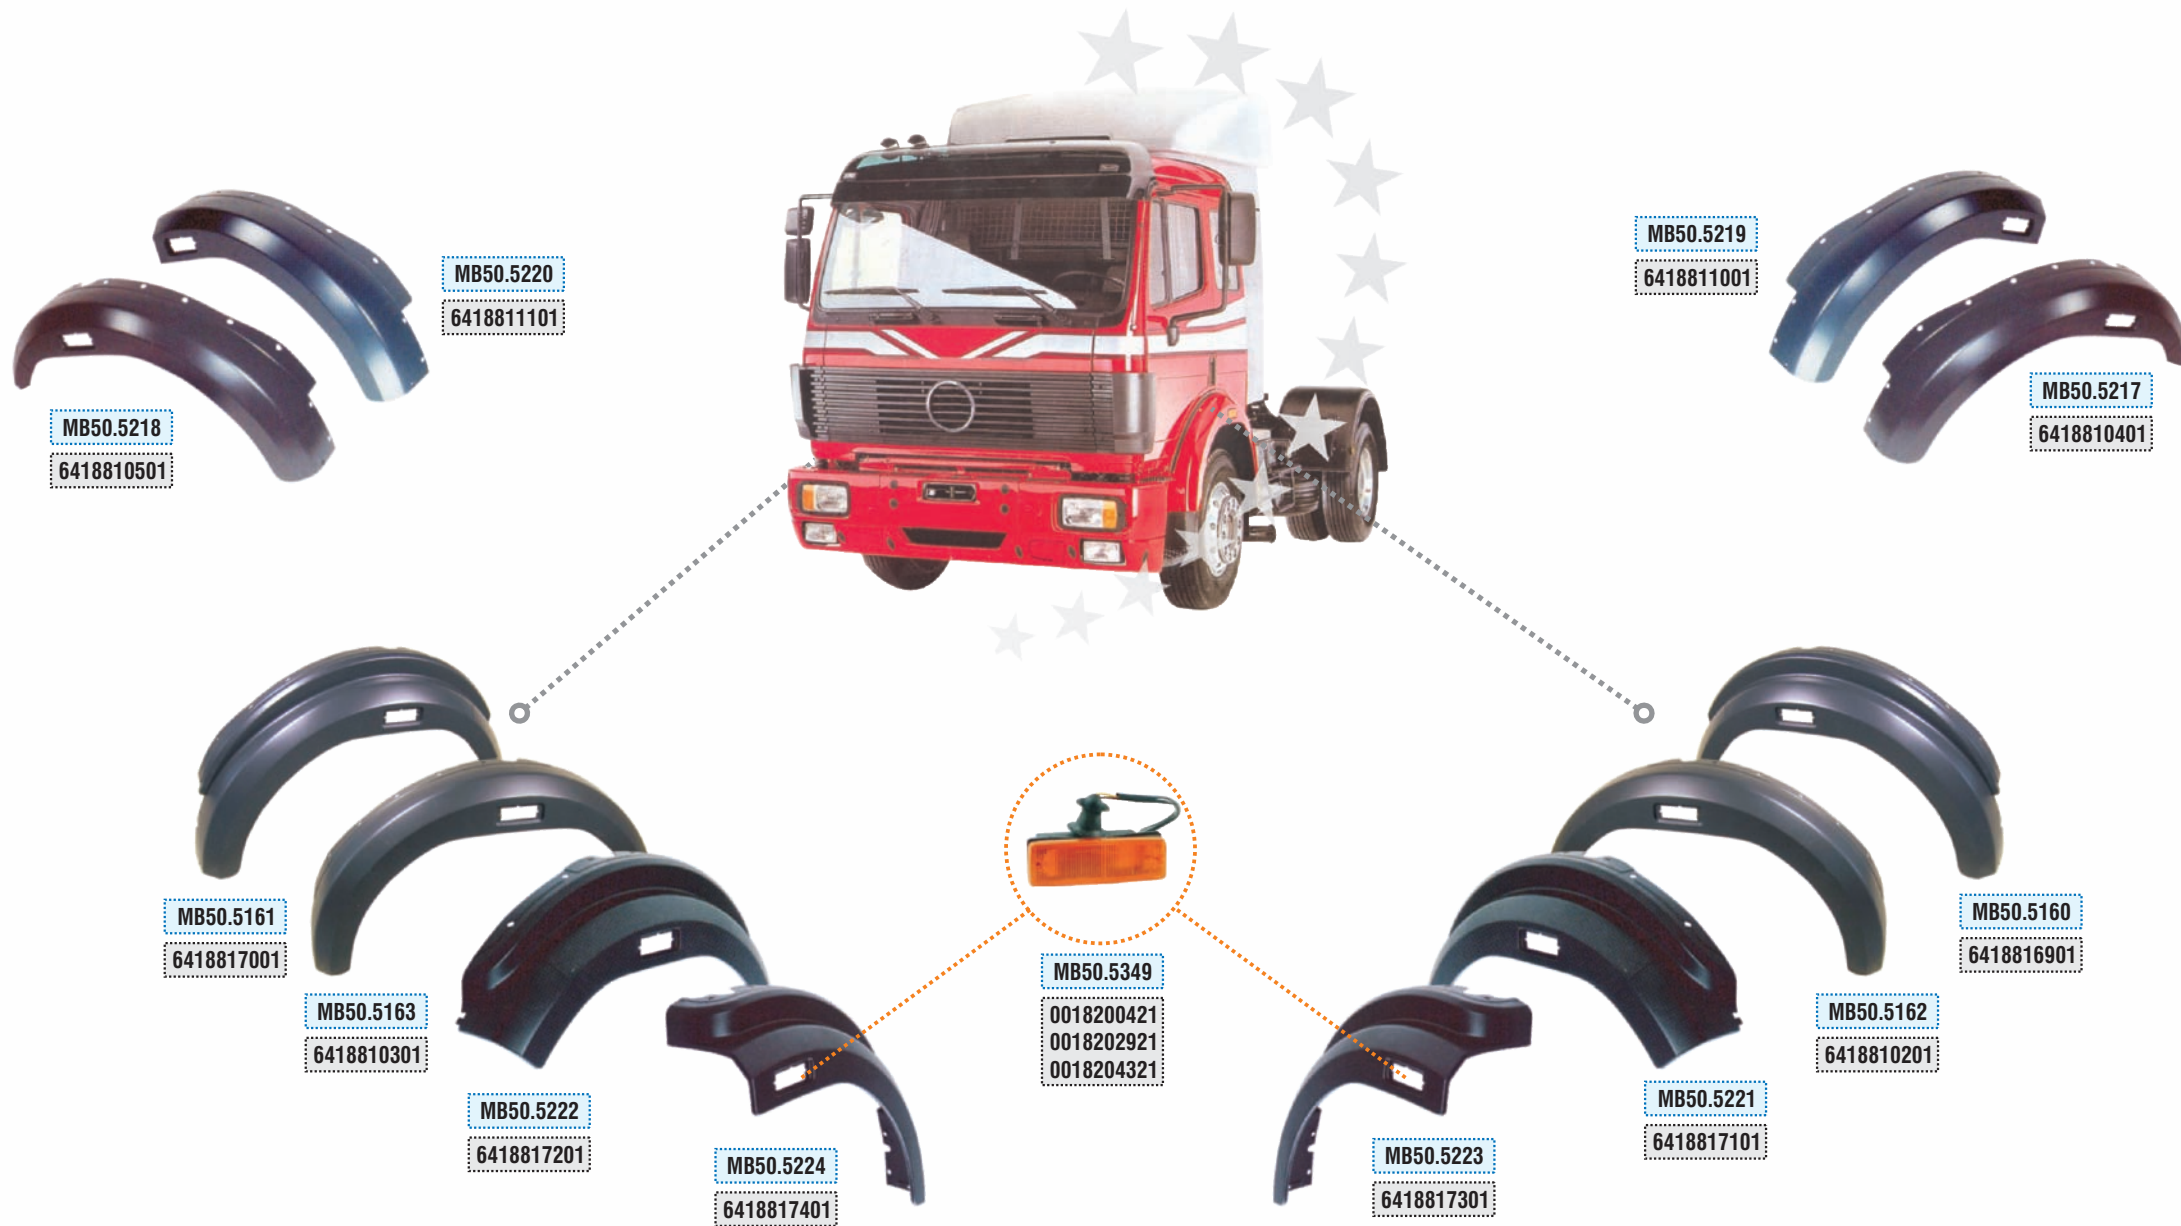

CABIN & BODY PARTS FOR MERCEDES

CAB.641 NEW & OLD

Kahveci Ref.	Oem Ref.
--------------	----------

CABIN & BODY PARTS FOR MERCEDES

CAB.641 NEW & OLD

Kahveci Ref.

Oem Ref.

CABIN & BODY PARTS FOR MERCEDES