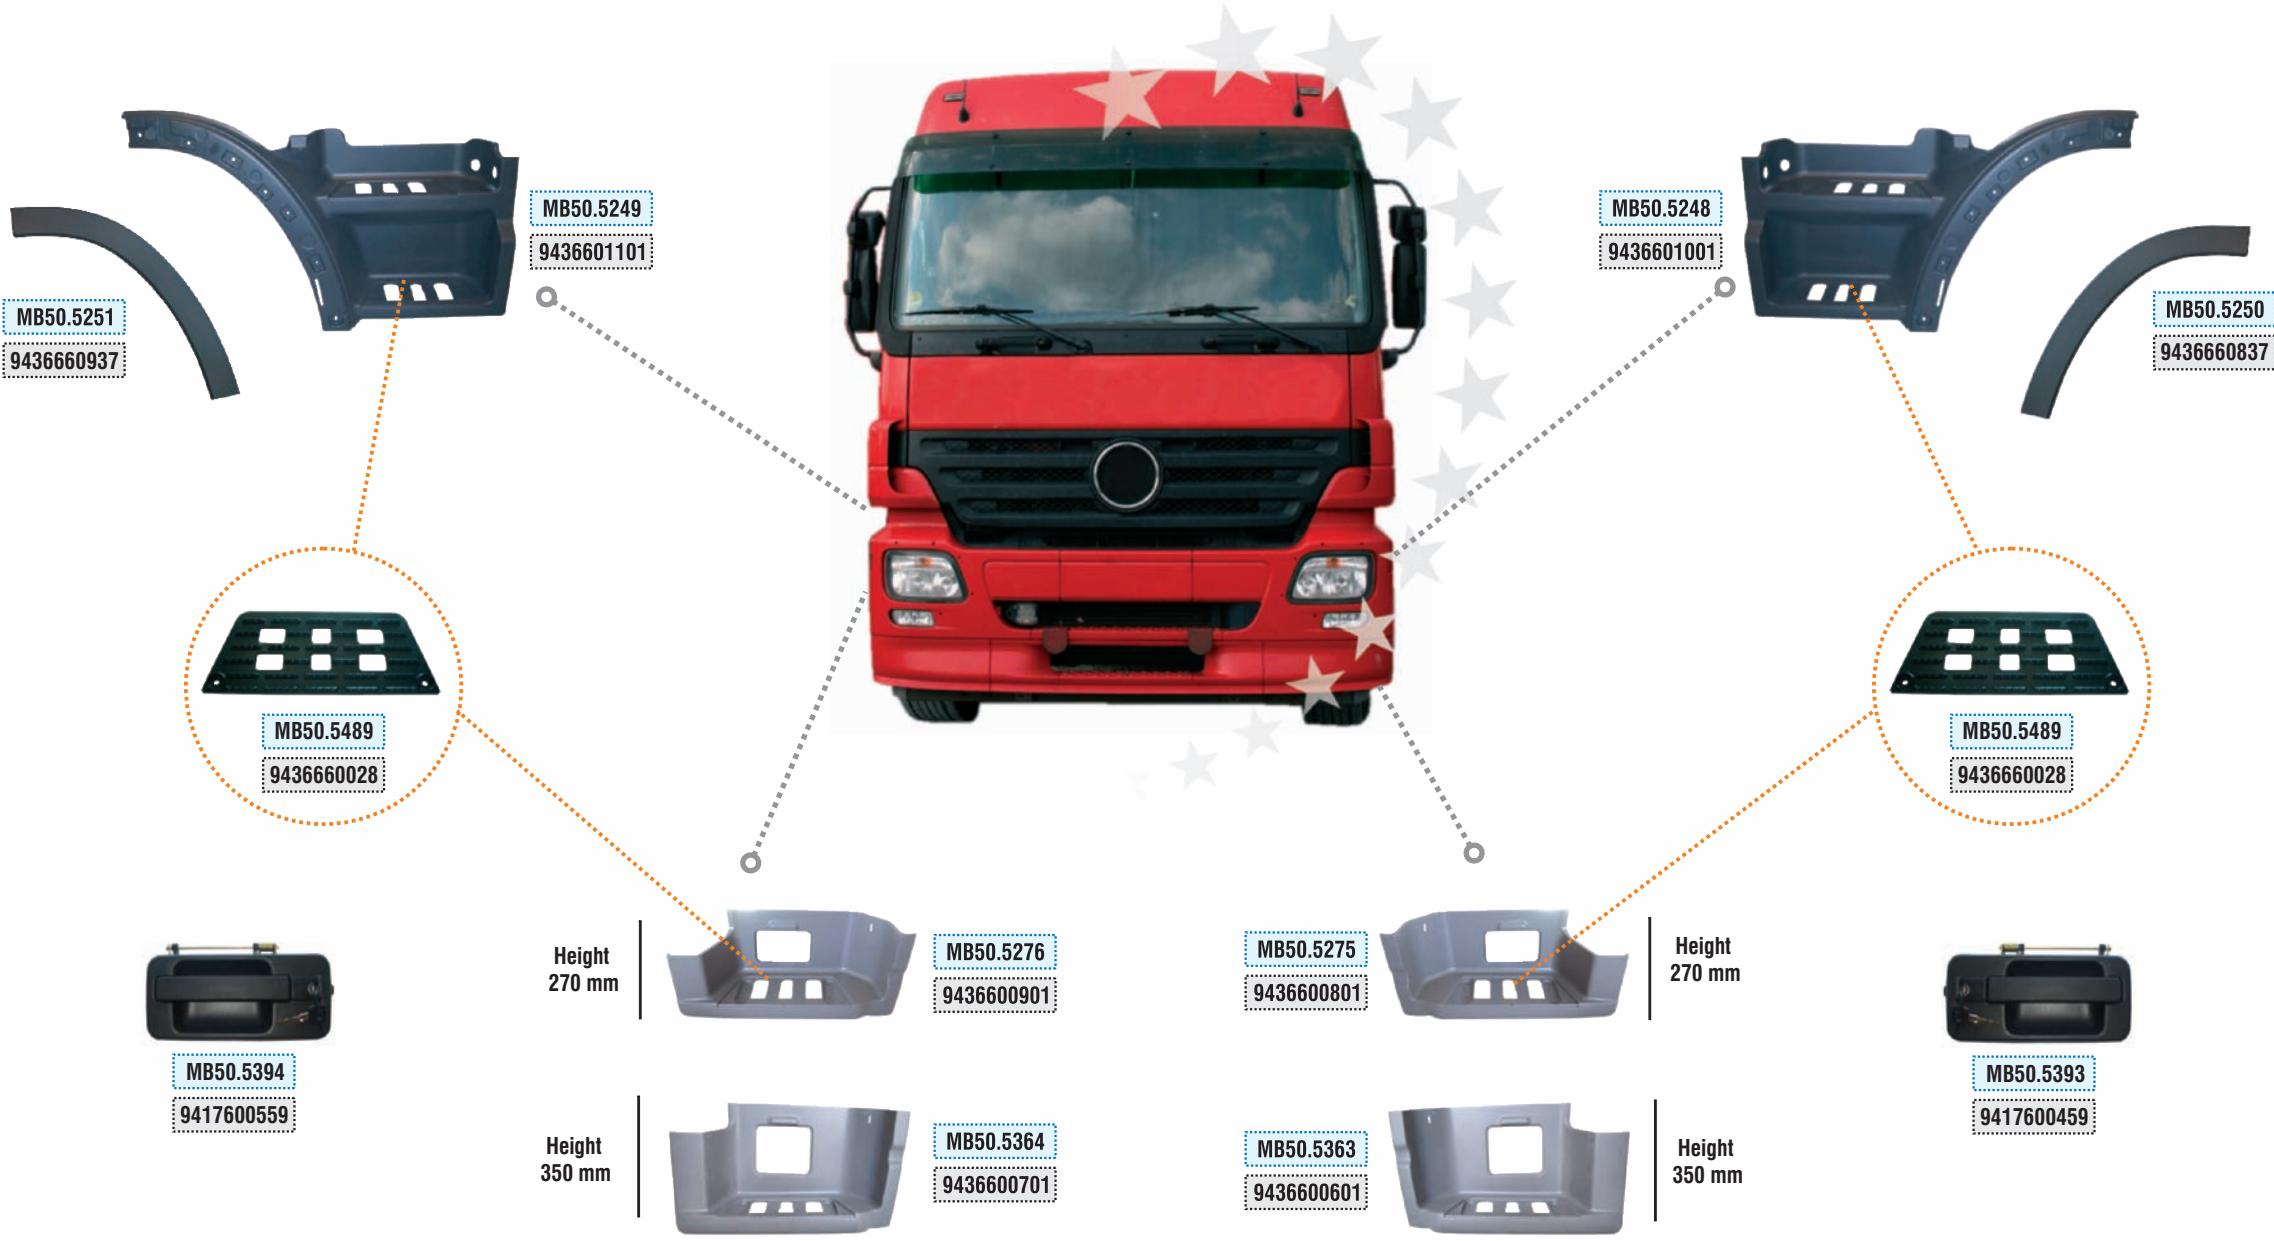

MB50.5477
9438850025

CABIN & BODY PARTS FOR MERCEDES

ACTROS MP II

Kahveci Ref. **Oem Ref.**

CABIN & BODY PARTS FOR MERCEDES

ACTROS MP II

Kahveci Ref. Oem Ref.

CABIN & BODY PARTS FOR MERCEDES

ACTROS MP II

Kahveci Ref.

Oem Ref.

ACTROS MP II MEGA

CABIN & BODY PARTS FOR MERCEDES

ACTROS MP II MEGA

Kahveci Ref.

Oem Ref.