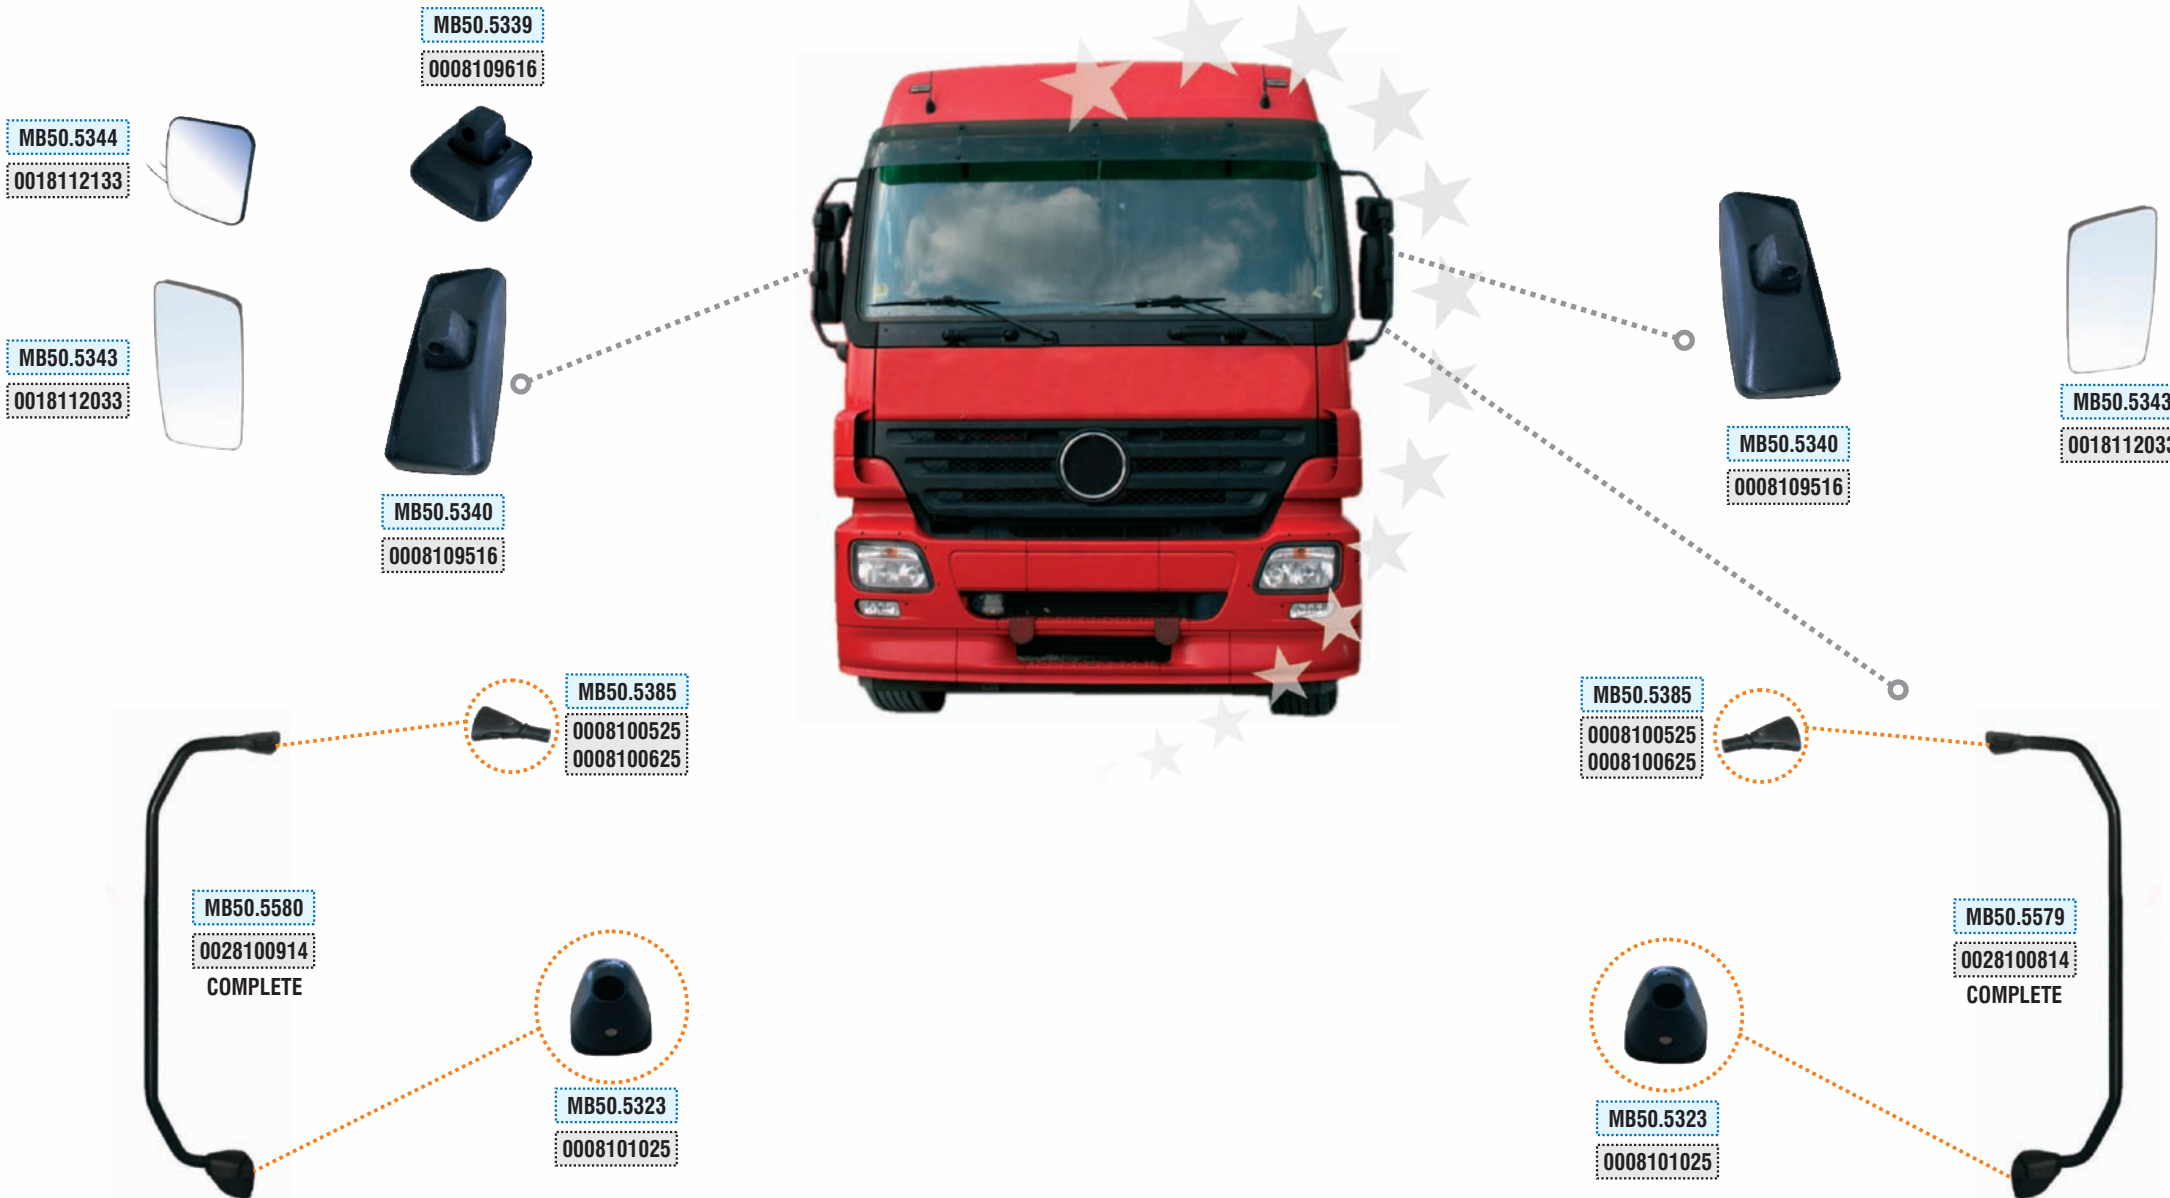

CABIN & BODY PARTS FOR MERCEDES

ACTROS MP II

Kahveci Ref.

Oem Ref.