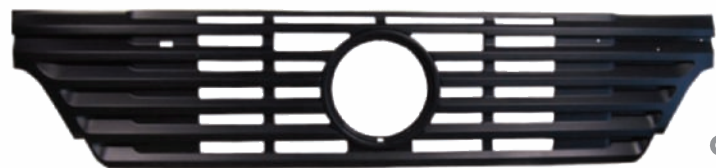

MB50.5024
9417511218
9417511018
9417510518