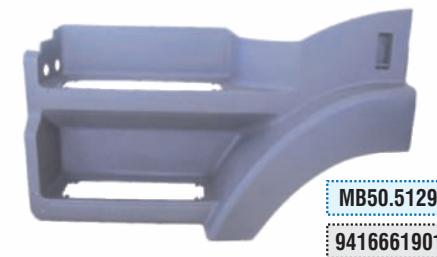

CABIN & BODY PARTS FOR MERCEDES

ACTROS MP II MEGA

Kahveci Ref. Oem Ref.

CABIN & BODY PARTS FOR MERCEDES

ACTROS MP II MEGA

Kahveci Ref. Oem Ref.

CABIN & BODY PARTS FOR MERCEDES

ACTROS MP II MEGA