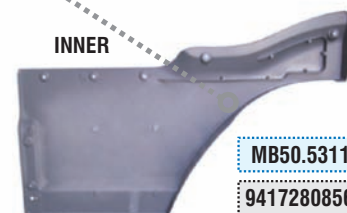

CABIN & BODY PARTS FOR MERCEDES

ACTROS MP II MEGA

Kahveci Ref. Oem Ref.

CABIN & BODY PARTS FOR MERCEDES

ACTROS MP II MEGA

Kahveci Ref. Oem Ref.

CABIN & BODY PARTS FOR MERCEDES

ACTROS MP II MEGA