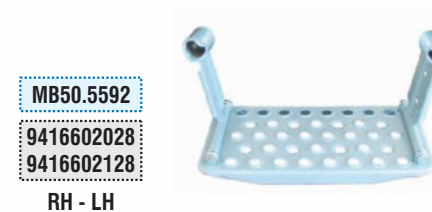

Kahveci Ref. Oem Ref.

CABIN & BODY PARTS FOR MERCEDES

ACTROS MP I

Kahveci Ref.	Oem Ref.
--------------	----------

CABIN & BODY PARTS FOR MERCEDES

ACTROS MP I LOW CAB.

Kahveci Ref.	Oem Ref.
--------------	----------