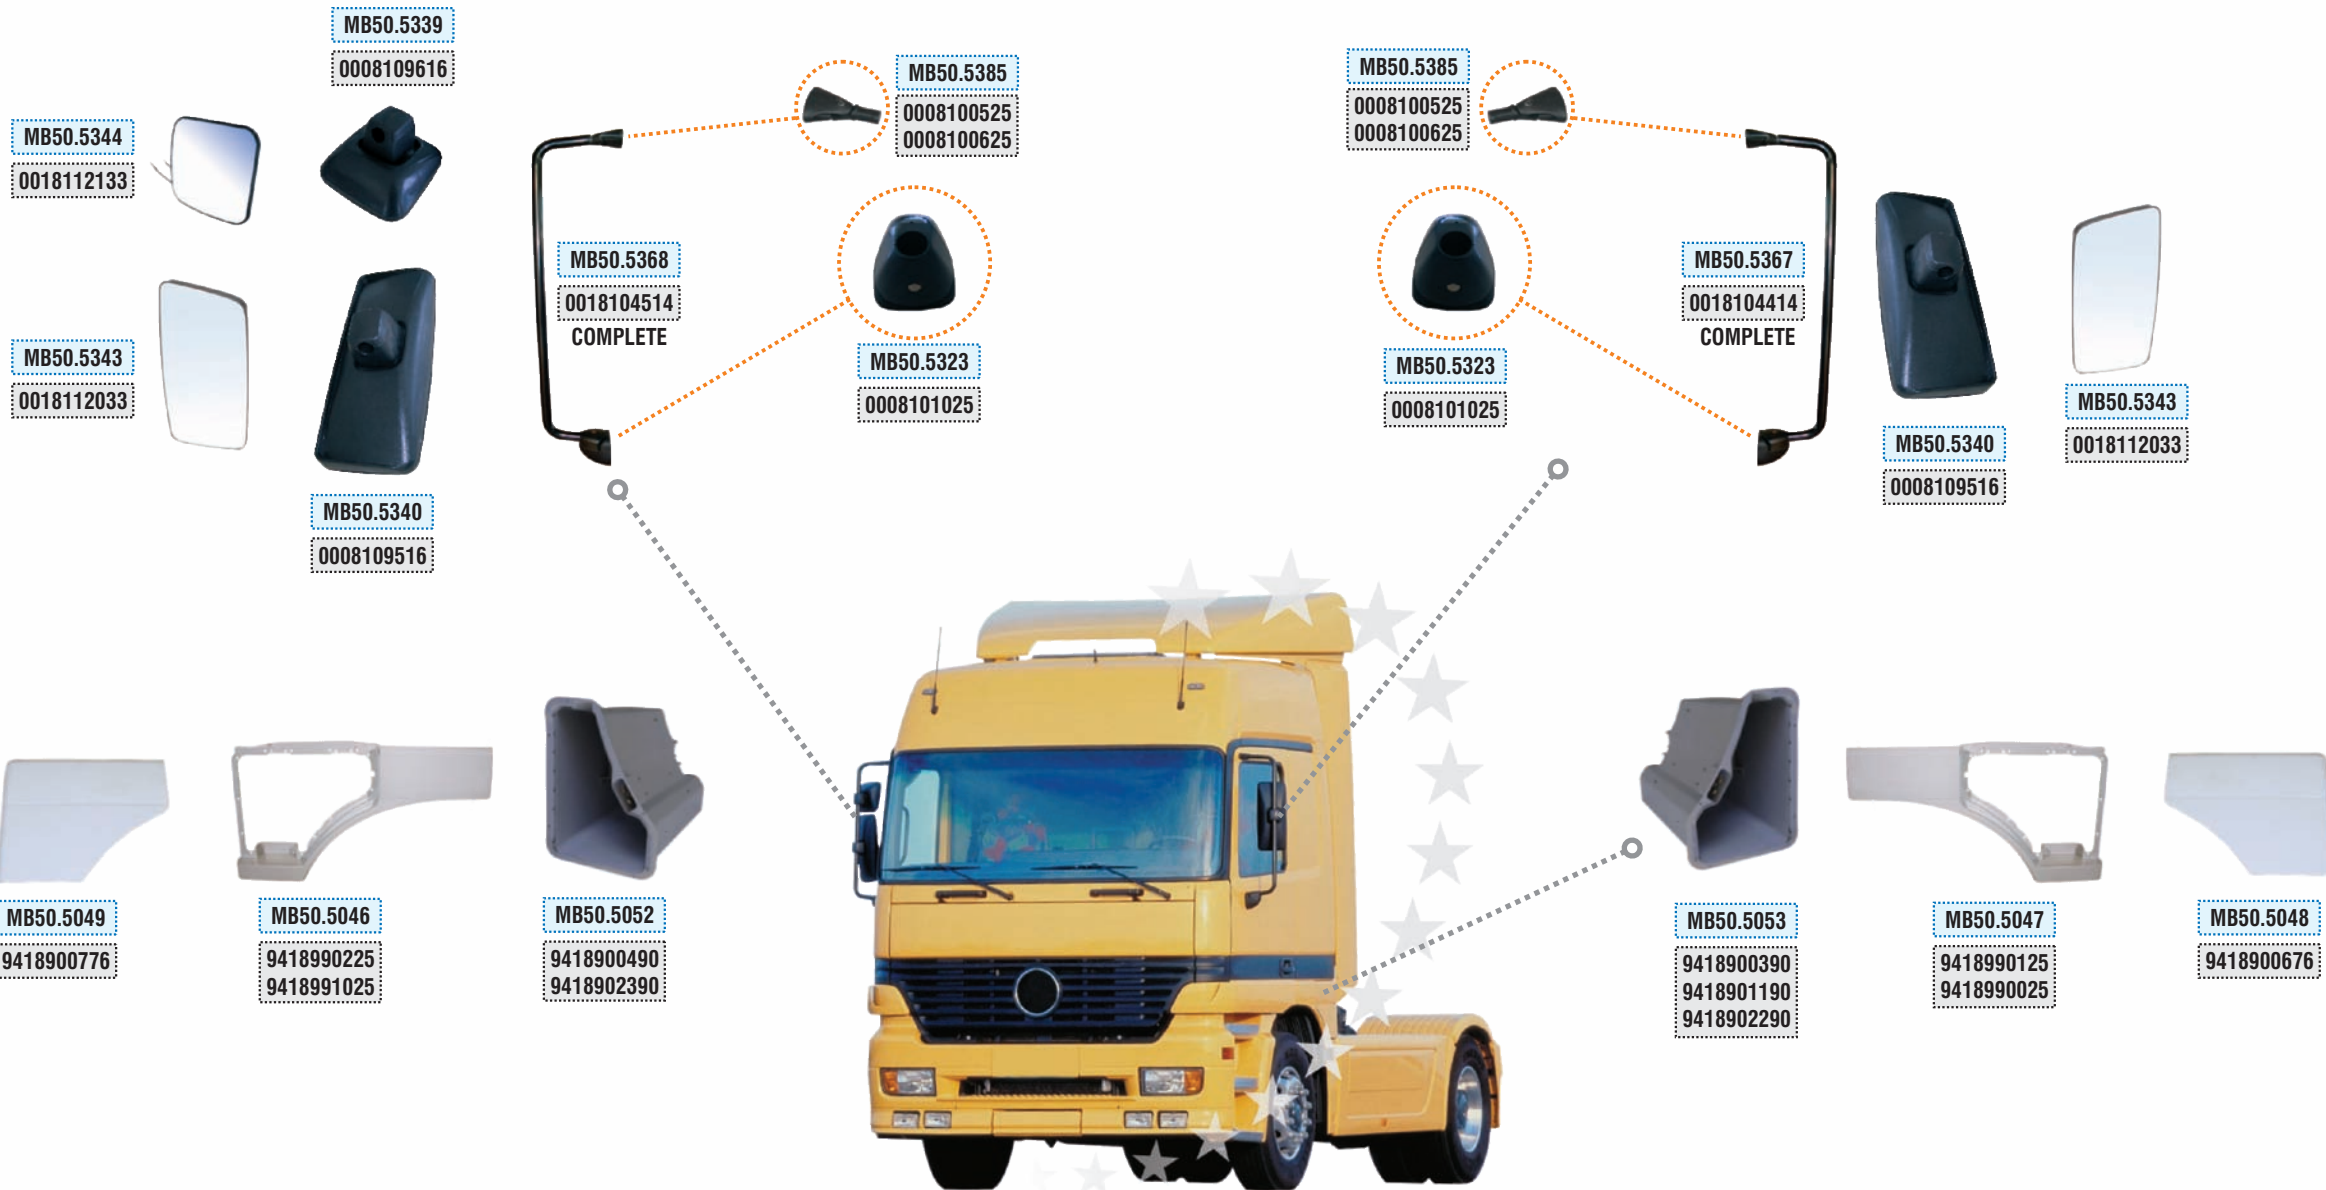

CABIN & BODY PARTS FOR MERCEDES

ACTROS MP I

Kahveci Ref. Oem Ref.