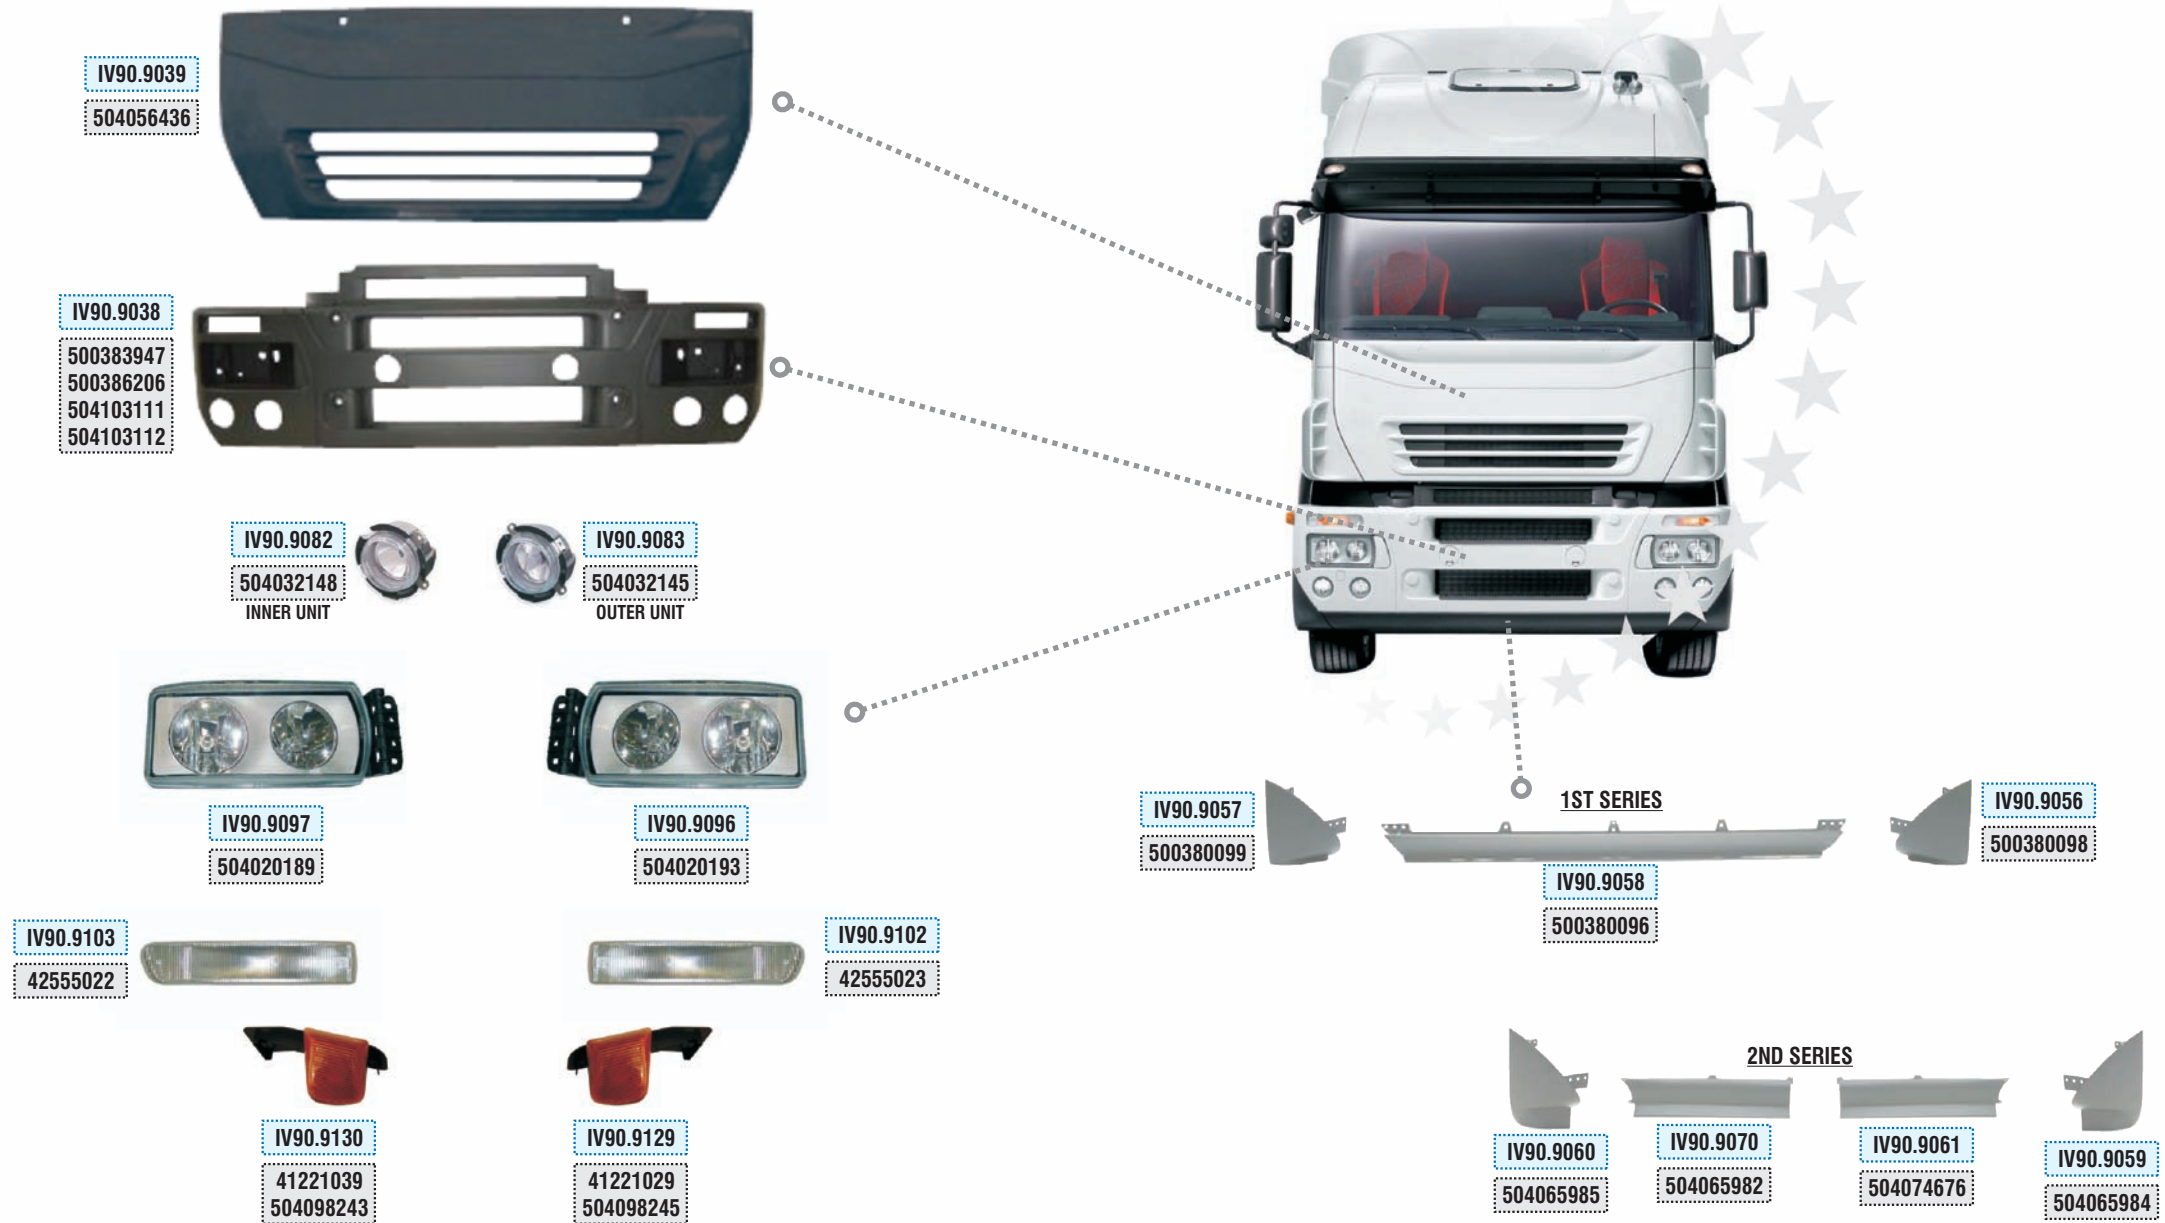

# STRALIS AD/AT 1st Vers.

**CABIN & BODY PARTS FOR IVECO**

**STRALIS AD/AT 1st. VERS.**

Kahveci Ref.    Oem Ref.

**CABIN & BODY PARTS FOR IVECO**

**STRALIS AD/AT 1st. VERS.**

Kahveci Ref.

Oem Ref.