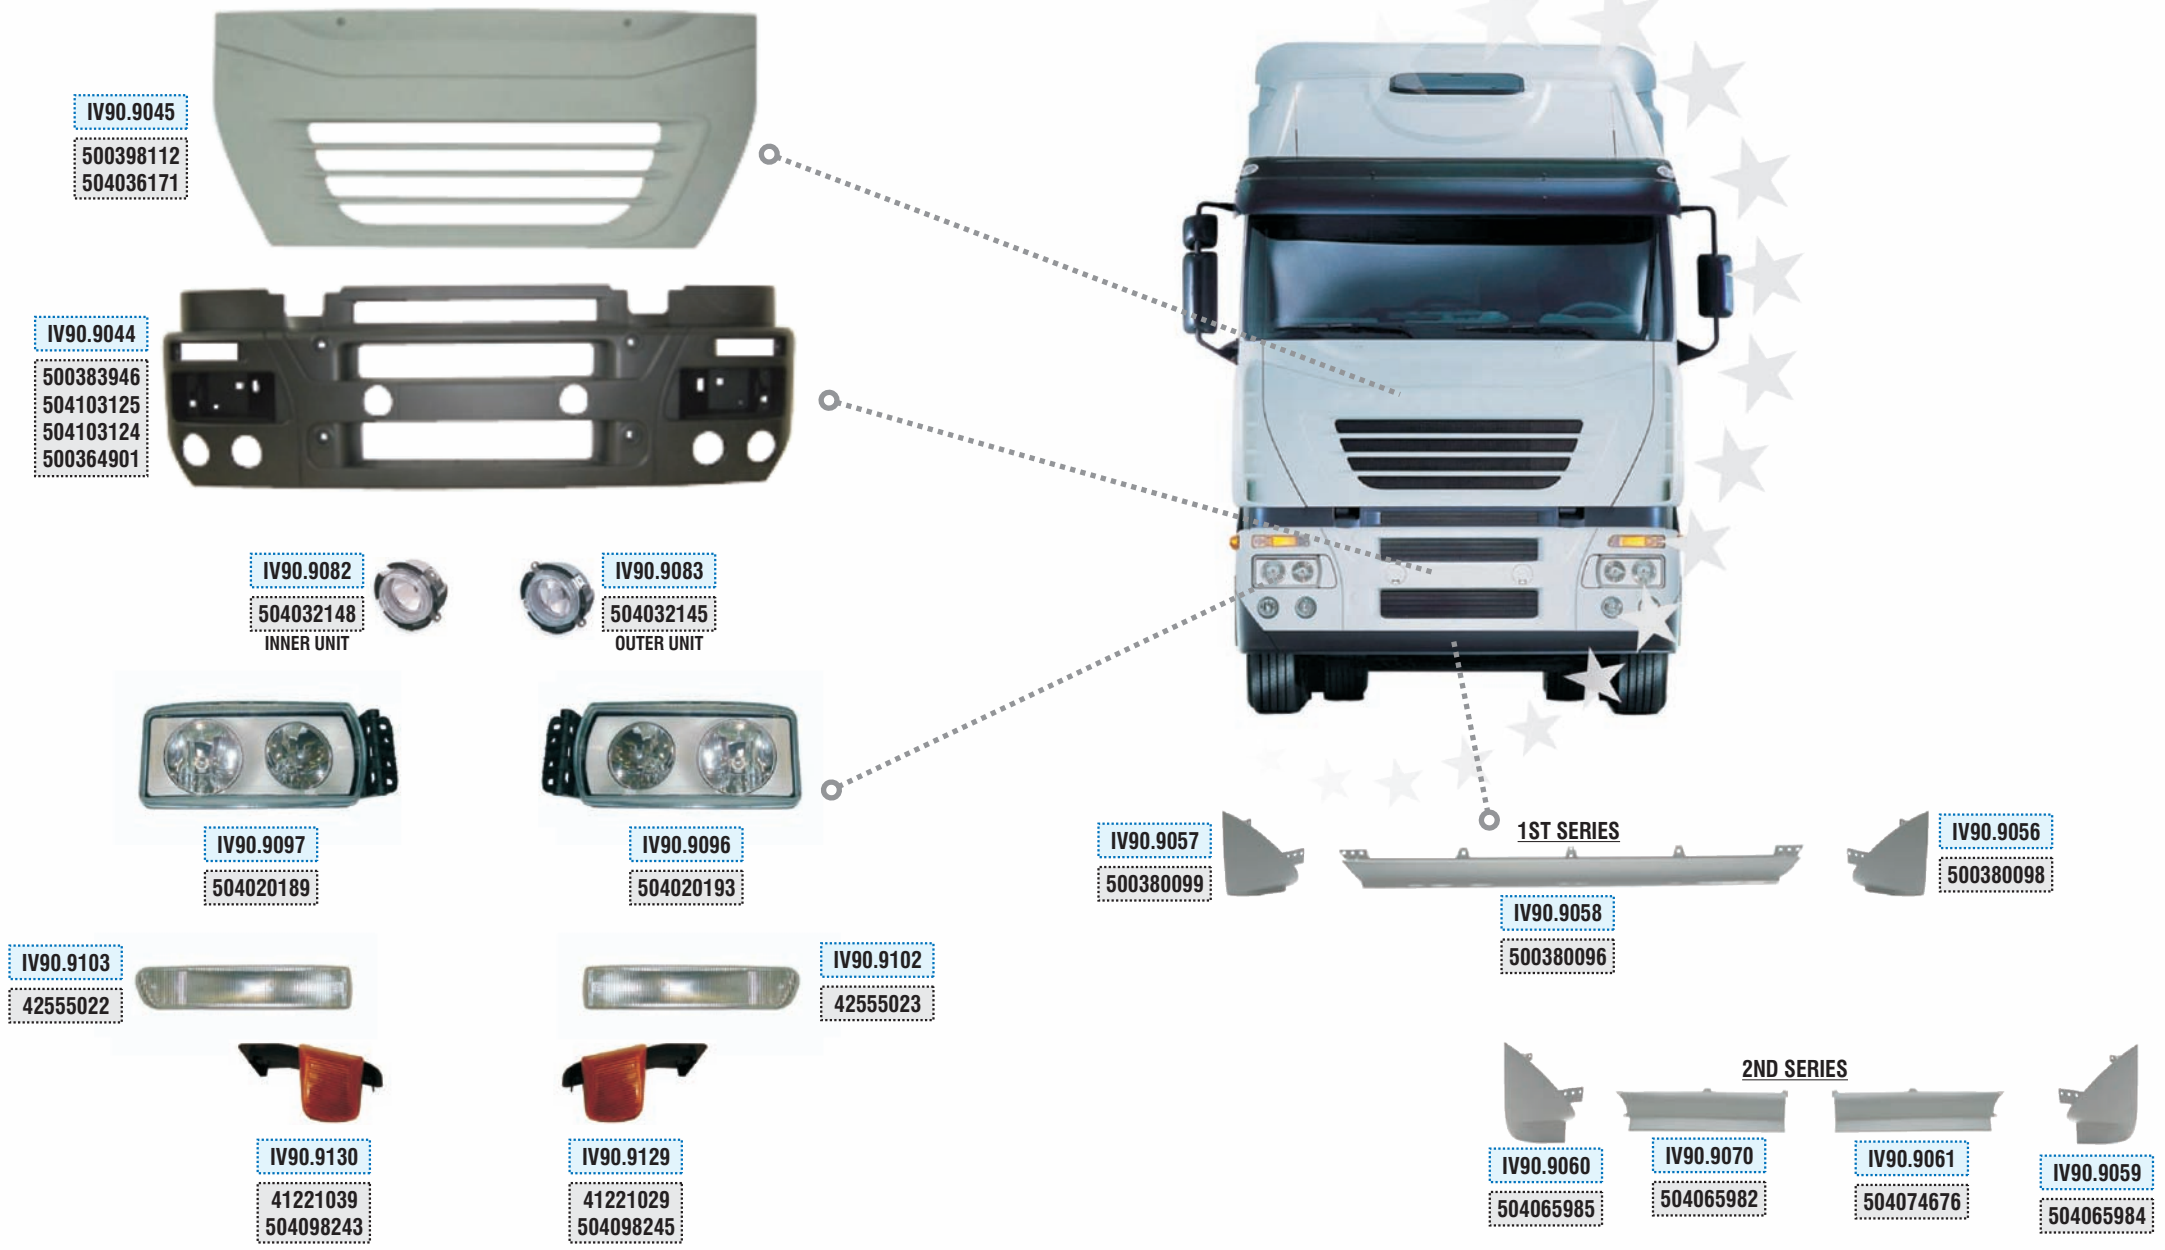

# STRALIS AS 1st Vers.

**CABIN & BODY PARTS FOR IVECO**

**STRALIS AS 1st. VERS.**

Kahveci Ref. Oem Ref.

**CABIN & BODY PARTS FOR IVECO**

**STRALIS AS 1st. VERS.**

**Kahveci Ref.**   **Oem Ref.**

5